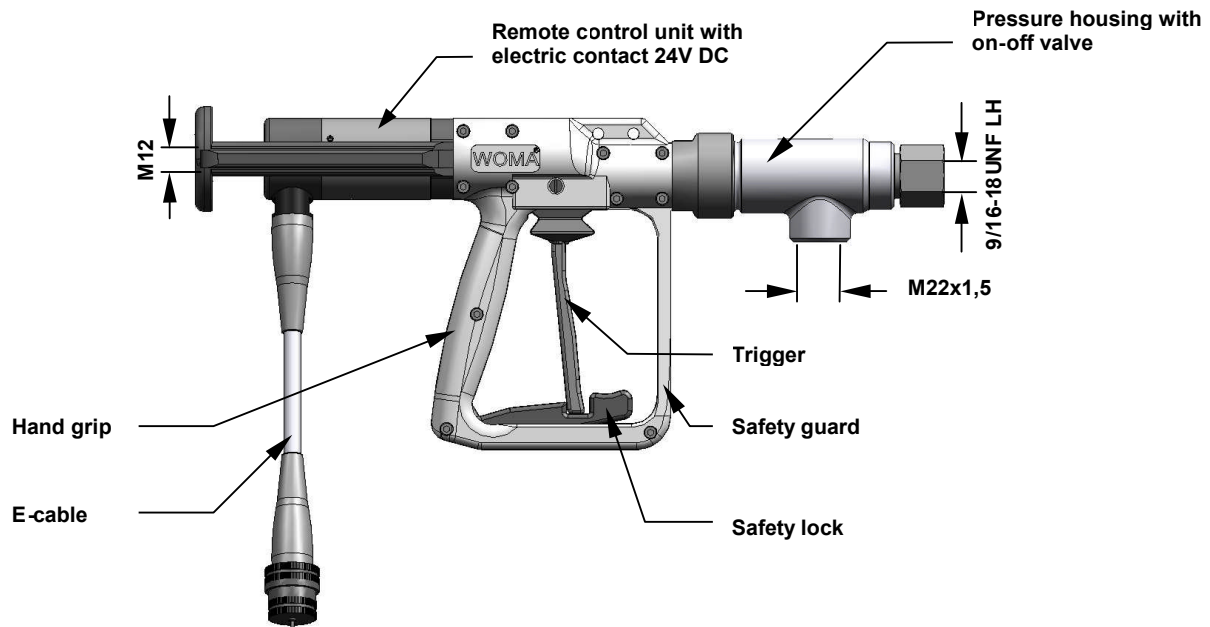

High Pressure Gun

HP 1500S-V-E-24V

Description:

The HP 1500S-V-E-24V is a positive shutoff type high pressure jetting gun which incorporates an internal on/off valve and low voltage micro switch into its design.

Standard equipment includes; a trigger safety guard and latching trigger lock to prevent unintentional use, forged steel pressure housing and light weight polymerized hand grip.

Advantages:

High safety standard.

Turnable hand grip for easy operation.

Full encapsulated polymerized hand grip offers high tensile strength and excellent resistant to most chemicals.

All functional parts are protected from dirt and water invasion.

Technical data:

Part-No. :	001.1569
Operating pressure:	max. 1500 bar
Medium temperature:	max. + 100°C
Recoil force perm. without body support:	max. 150 N
Recoil force perm. with body support:	max. 250 N
Pressure loss:	5 bar at 30 l/min
Weight:	appr. 3,0 kg
Overall length:	appr. 460 mm
Overall height:	appr. 196 mm
Overall width:	appr. 72 mm